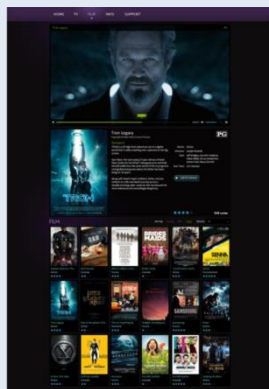

Software

- Movies
- Series