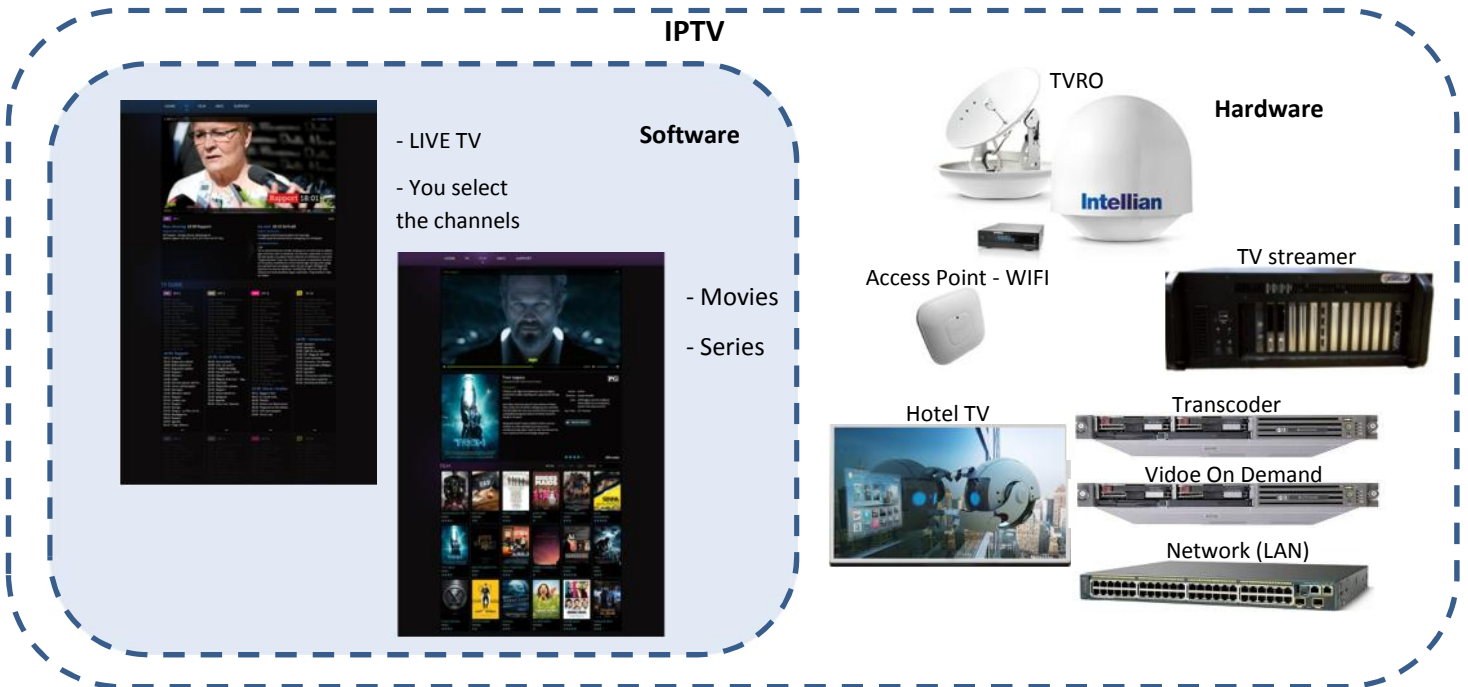

MNC Marine - IPTV

Worry Free IPTV system with no restrictions

Watch TV and movies directly into your laptop, PC, tablet, SmartPhone or hotel TV. Not any complicated installations that require support. You connect to the ship's wireless network "MNC Entertainment" with your device, when you start your browser that will take you to MNC Portal. You can off course also see TV and movies on a TV by using an MNC delivered set-top box and TV.

On the portal, you will reach the TV channels, movies, safety films, shared documents and MNC Support.

MNC Marine has since 2011 focused on wireless Entertainment for ships, today we support Windows, Mac, iPad and iPhone.

Technical information:

MNC Marine delivers TV antenna and controller, TV streamer, Transcoders, Video-on-demand Server, TV with set-top-boxes, high speed- network and WIFI network, cabling and channel cards regardless of your region.

The TV streamer: Web based management and supports DVB-S, S2, DVB-T, DVB-ASI, HDMI, Composite, S-Video

Management: MNC Marine monitors the system 24/7/365 and takes action before the end users notice them.